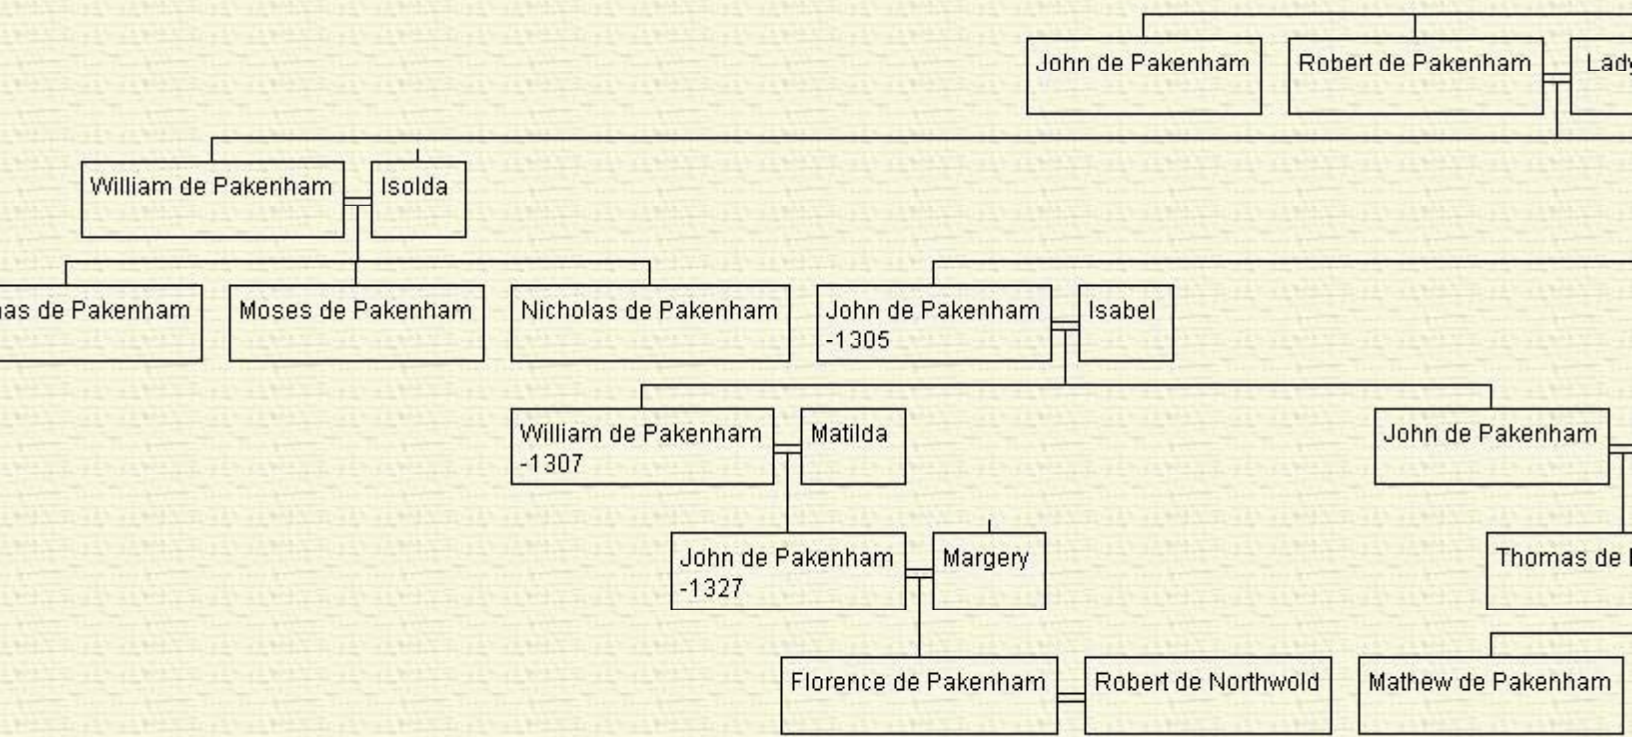

**THE PEDIGREE OF PAKENHAM IN
EARLS AND BARONS
PEERAGE OF IRELAND AND BARONS SINCE**

**IN THE COUNTY OF SUFFOLK.
ONS LONGFORD,
SILCHESTER IN THE UNITED KINGDOM**

Lady Unknown

John de Pakenham

Muriel

Lady Unknown

de Pakenham

Lady Unknown

m

Robert de Pakenham

Joane de Pakenham

Edmund de Pakenham
1278-1332

Roesia de Valoignes
-1353

Edmund de Pakenham
1302-1350