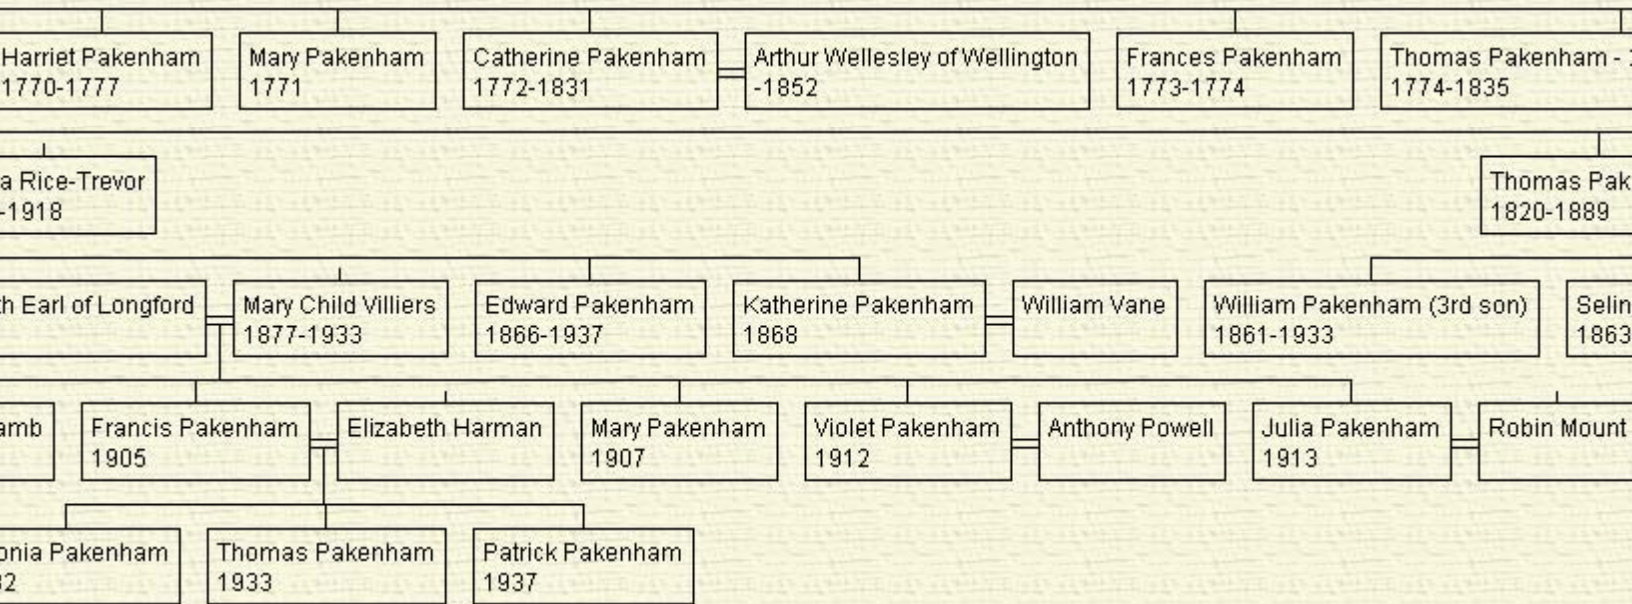

**THE PEDIGREE OF PAKENHAM IN
EARLS AND BARONS
PEERAGE OF IRELAND AND BARONS SINCE**

**IN THE COUNTY OF SUFFOLK.
ONS LONGFORD,
SILCHESTER IN THE UNITED KINGDOM**

Lady Unknown

John de Pakenham

Muriel

Lady Unknown

de Pakenham

Lady Unknown

m

Robert de Pakenham

Joane de Pakenham

Edmund de Pakenham
1278-1332

Roesia de Valoignes
-1353

Edmund de Pakenham
1302-1350

Mary Comyn
1312-1361

Robert de Pakenham

Thomas de Pakenham

Thomas de Pakenham
1331-1357

Edmund de Pakenham
-1350

Edward Pakenham of Pakenham Hall
-1723

Margaret Bradestan

Pakenham
1775

Thomas Fortescue

William Pakenham
1756-1769

Helena Pakenham
-1741

Frances Pakenham
-1740

Thomas Pakenham
1757-1836

Louise Staples
1770-1833

town

Catherine Ponsonby-Barker
-1861