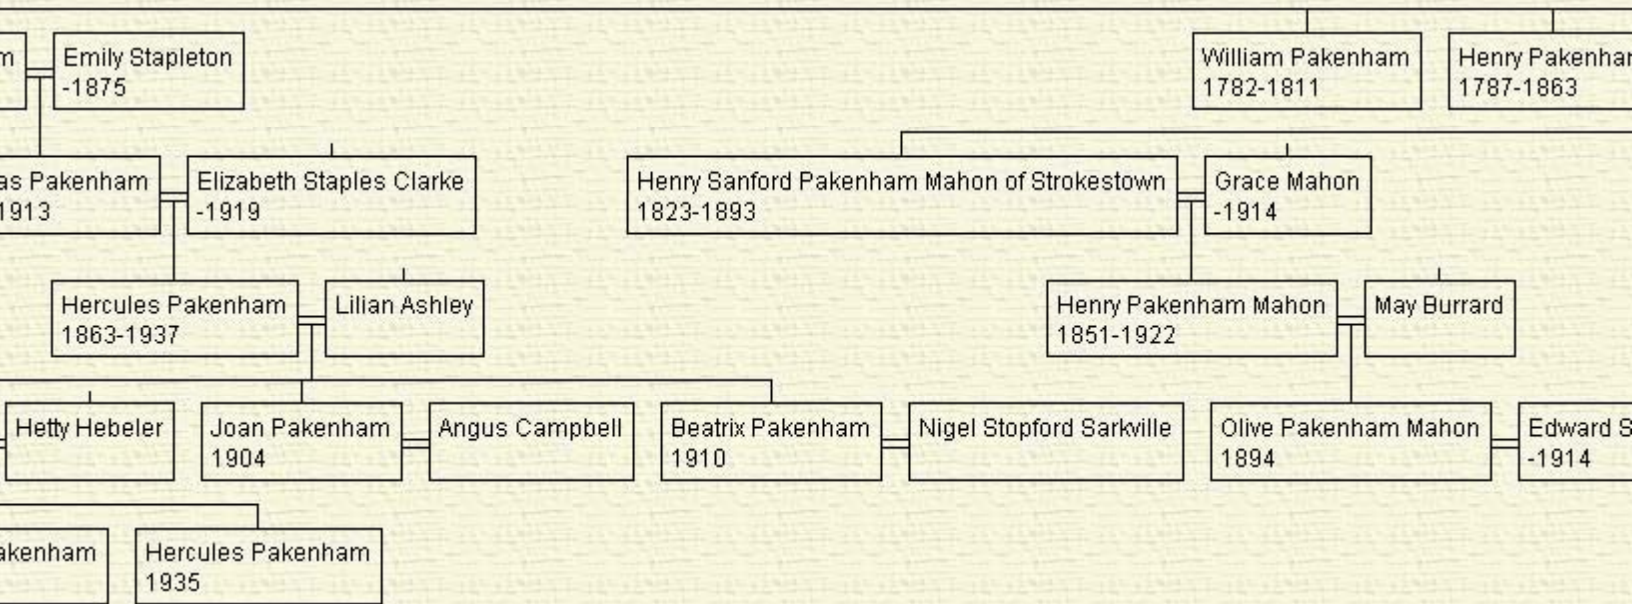

**THE PEDIGREE OF PAKENHAM IN
EARLS AND BARONS
PEERAGE OF IRELAND AND BARONS SINCE**

**IN THE COUNTY OF SUFFOLK.
ONS LONGFORD,
SILCHESTER IN THE UNITED KINGDOM**

Lady Unknown

John de Pakenham

Muriel

Lady Unknown

de Pakenham

Lady Unknown

m

Robert de Pakenham

Joane de Pakenham

Edmund de Pakenham
1278-1332

Roesia de Valoignes
-1353

Edmund de Pakenham
1302-1350

Mary Comyn
1312-1361

Robert de Pakenham

Thomas de Pakenham

Thomas de Pakenham
1331-1357

Edmund de Pakenham
-1350

Edward Pakenham of Pakenham Hall
-1723

Margaret Bradestan

Pakenham
1775

Thomas Fortescue

William Pakenham
1756-1769

Helena Pakenham
-1741

Frances Pakenham
-1740

Thomas Pakenham
1757-1836

Louise Staples
1770-1833

town

Catherine Ponsonby-Barker
-1861